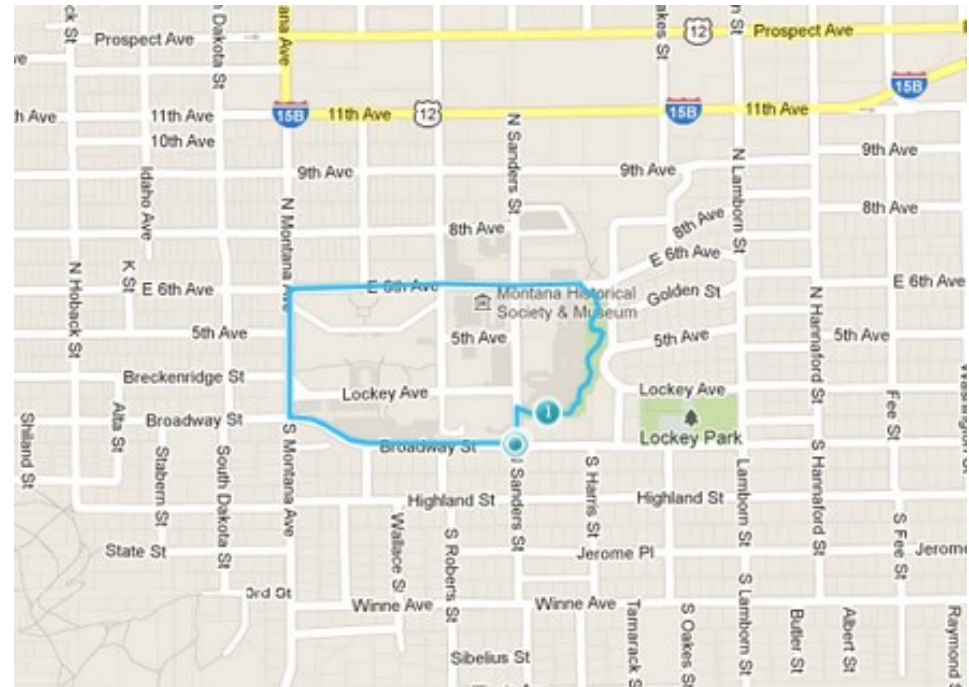

Capitol Mile Loop

Enjoyable loop, partly on paved trail through the trees, partly on sidewalk

Trail Distance: 1 Mile

Difficulty: Easy

Trail Surface: Paved trail / sidewalk

Lighting: Sidewalks only

Parking: On-Street parking

Features: Benches, shade along the trail

Seasonality: Accessible year--round

Visit MT Trails Rx at www.bikewalkmontana.org