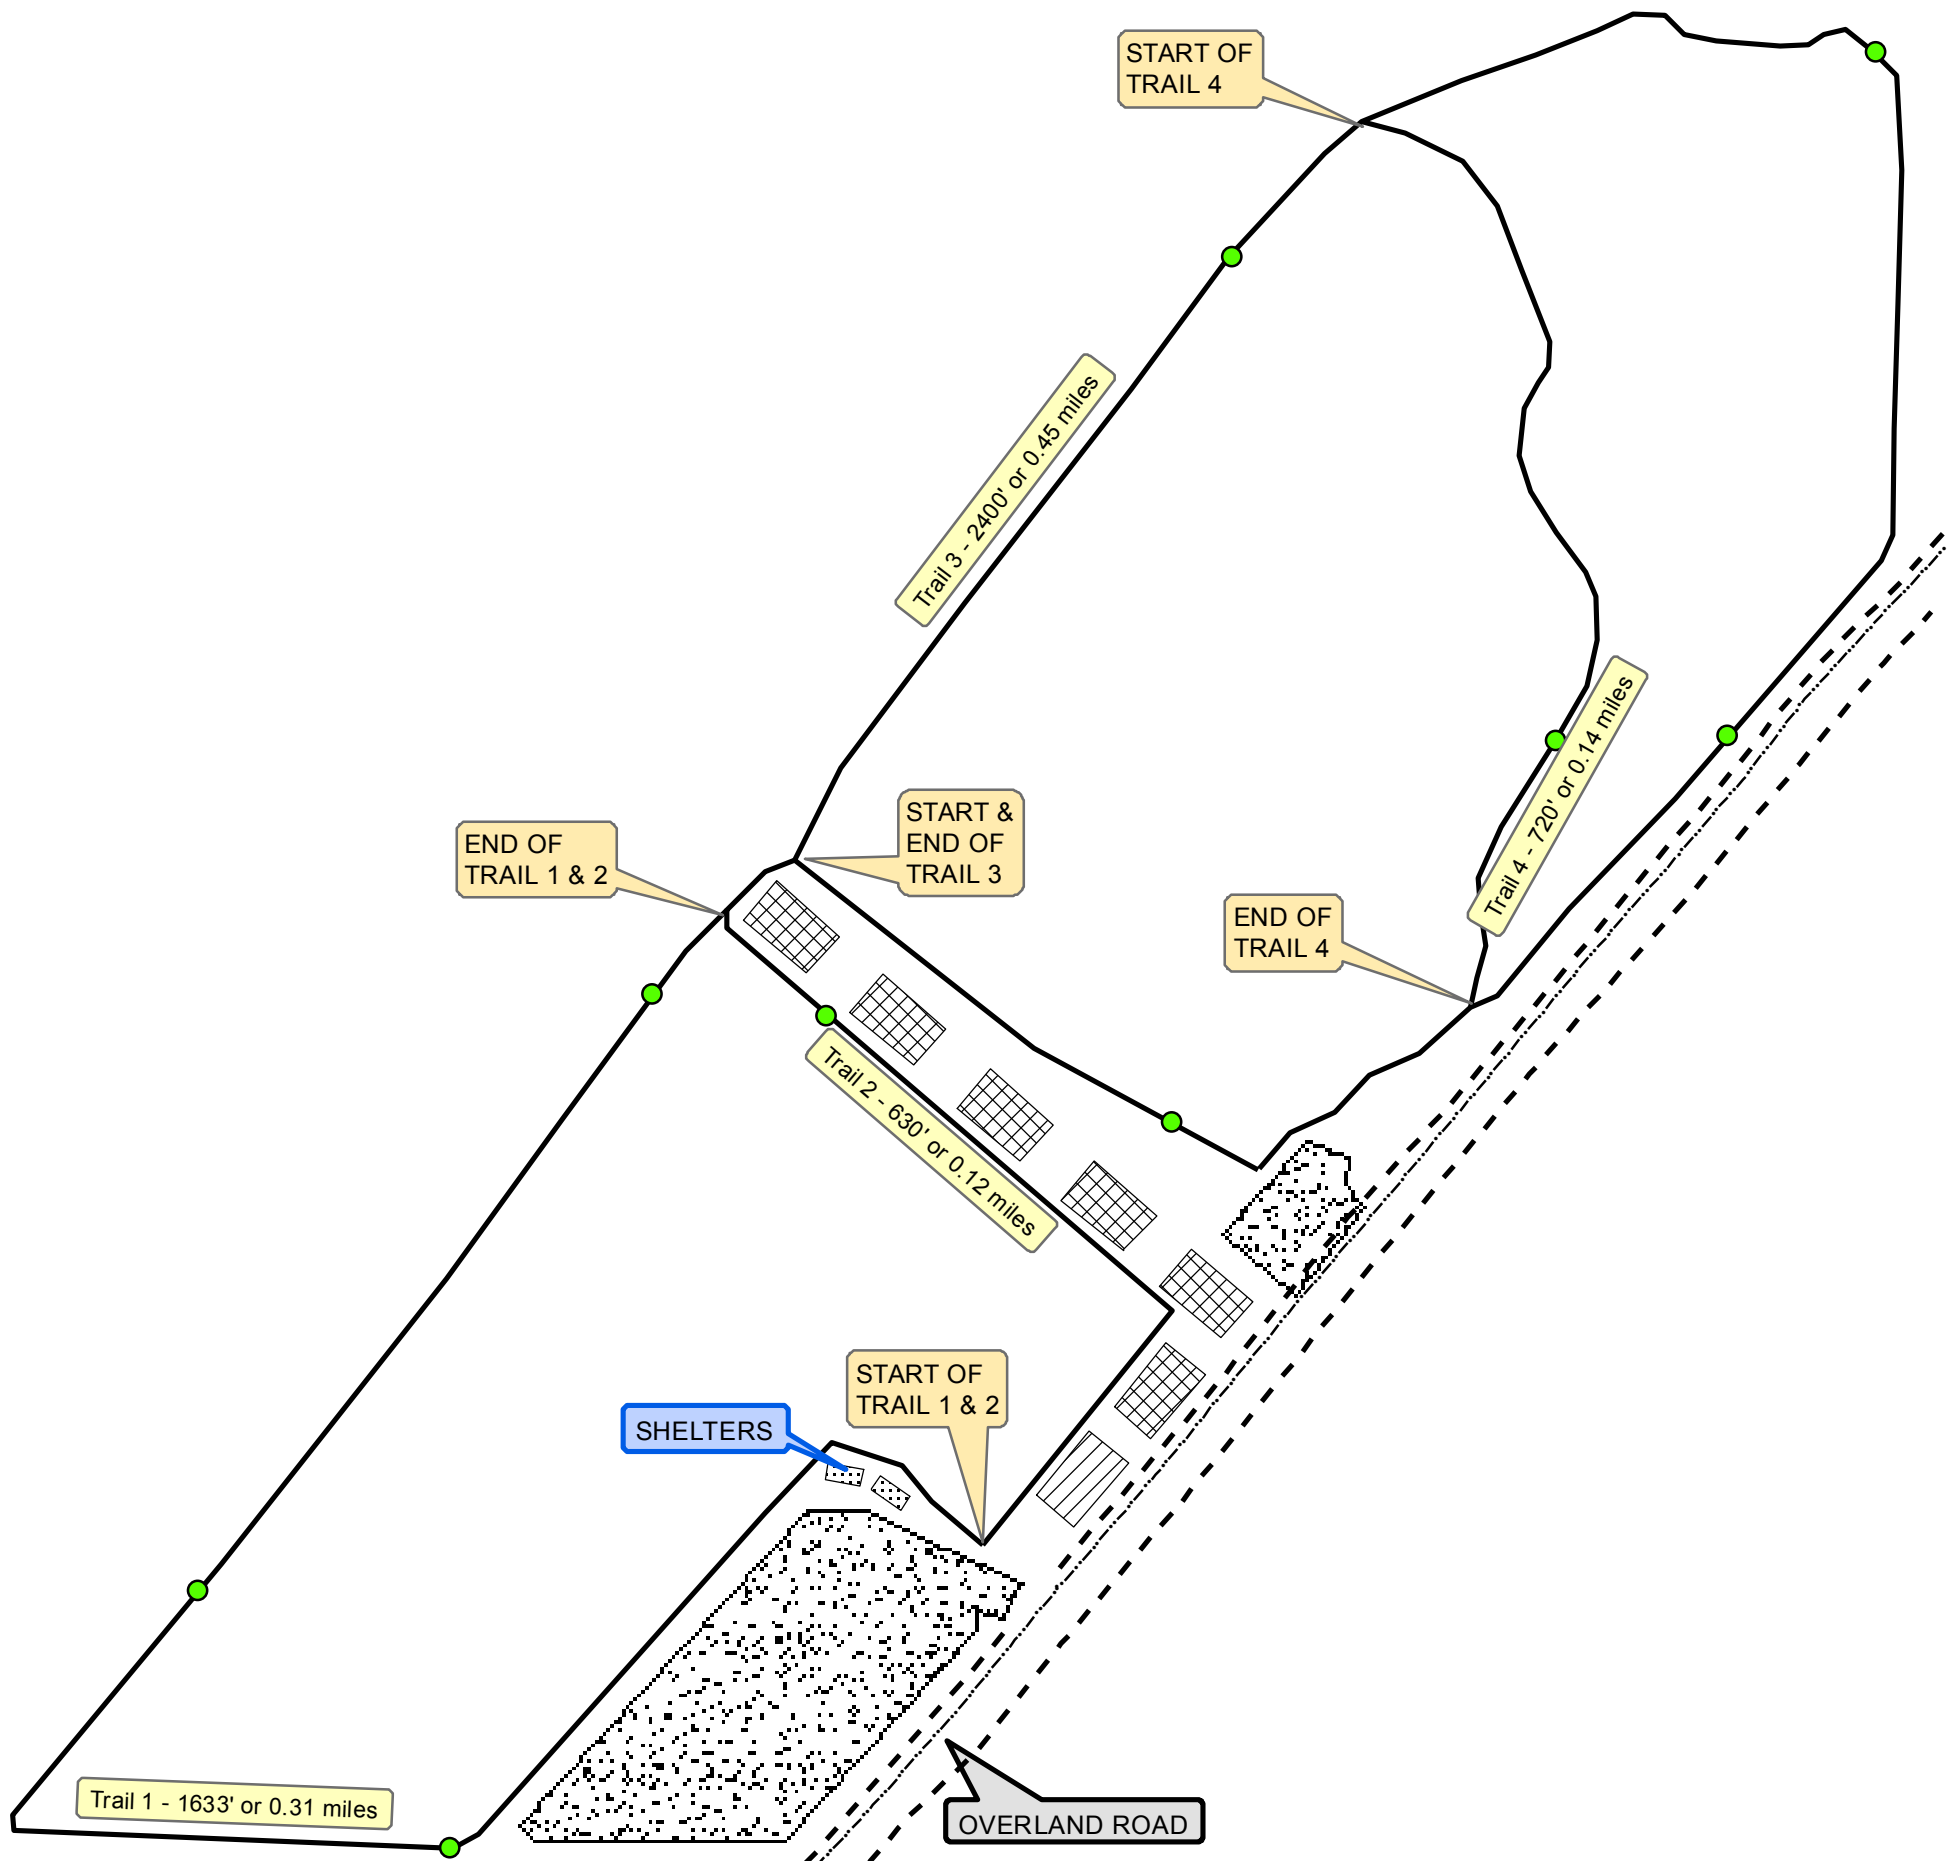

Soccer Field Trail Complex

Legend

- Soccer Field Trails
- 1/10 Mile Marker
- Parking Lots

Garden_Plots

Condition

- Existing
- Proposed